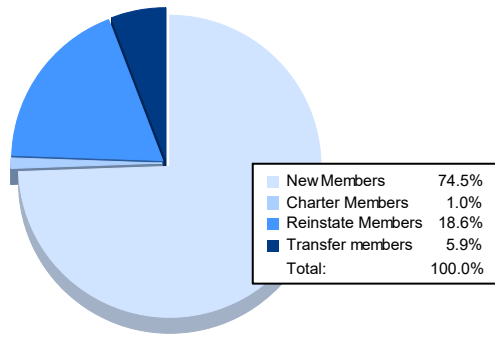

Year	New Clubs	Dropped Clubs	Gain/ Loss Clubs	New Members	Charter Members	Reinstate Members	Transfer Members	Total Member Added	Total Members Dropped	Gain/ Loss Members
2016-2017	2	1	1	187	52	7	11	257	180	77
2017-2018	0	1	-1	98	0	1	5	104	232	-128
2018-2019	0	4	-4	111	3	8	10	132	193	-61
2019-2020	0	1	-1	66	0	3	1	70	163	-93
2020-2021	0	2	-2	76	1	19	6	102	133	-31
<b>Average</b>	<b>0</b>	<b>2</b>	<b>-1</b>	<b>108</b>	<b>11</b>	<b>8</b>	<b>7</b>	<b>133</b>	<b>180</b>	<b>-47</b>

### Membership Composition June 2021 Cumulative

### Gender Composition June 2021 Cumulative