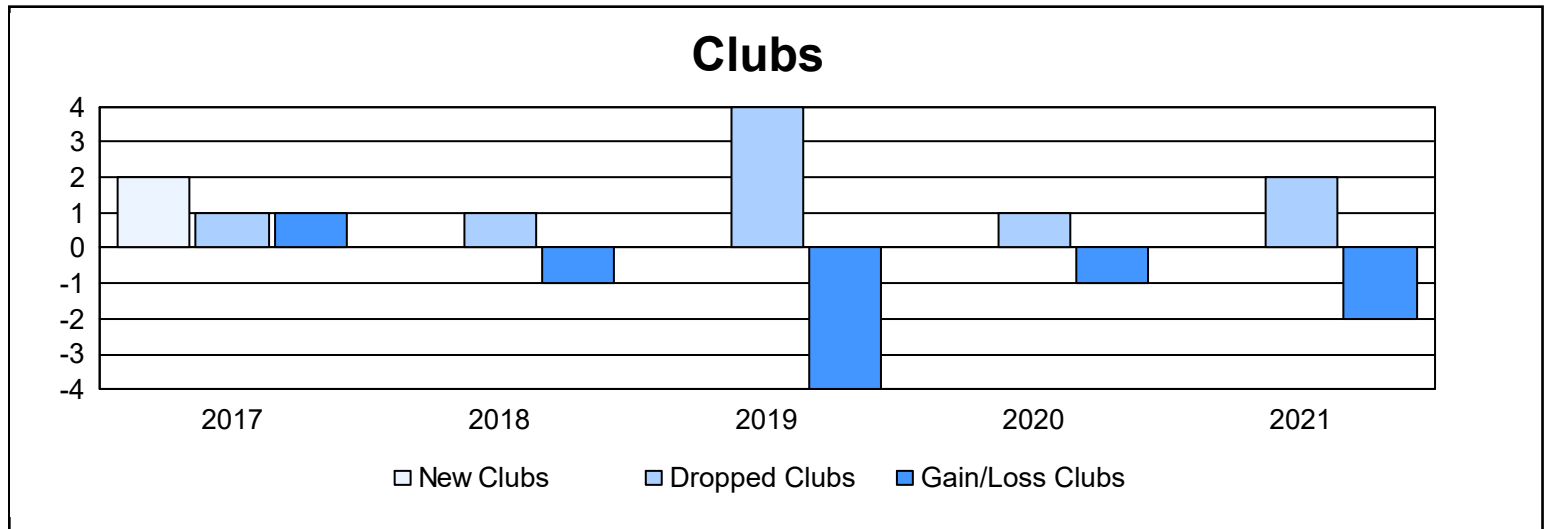

Year	New Clubs	Dropped Clubs	Gain/ Loss Clubs	New Members	Charter Members	Reinstate Members	Transfer Members	Total Member Added	Total Members Dropped	Gain/ Loss Members
2016-2017	2	1	1	187	52	7	11	257	180	77
2017-2018	0	1	-1	98	0	1	5	104	232	-128
2018-2019	0	4	-4	111	3	8	10	132	193	-61
2019-2020	0	1	-1	66	0	3	1	70	163	-93
2020-2021	0	2	-2	76	1	19	6	102	133	-31
<b>Average</b>	<b>0</b>	<b>2</b>	<b>-1</b>	<b>108</b>	<b>11</b>	<b>8</b>	<b>7</b>	<b>133</b>	<b>180</b>	<b>-47</b>

### Membership Composition June 2021 Cumulative