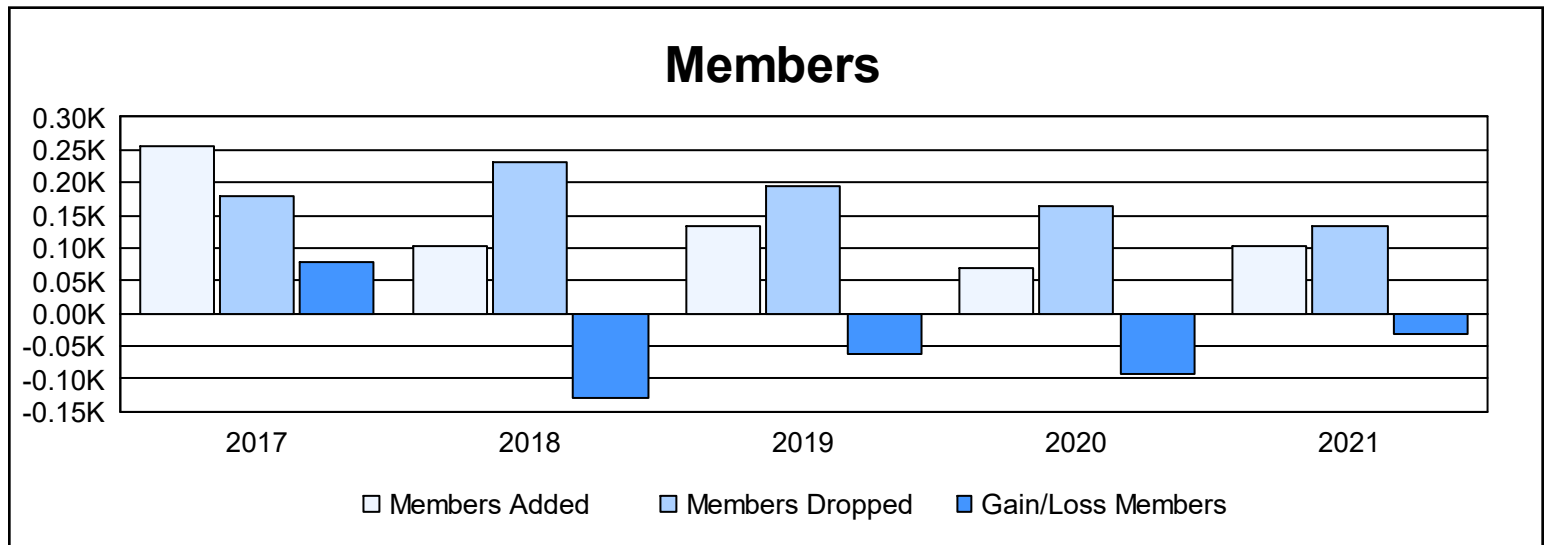

Year	New Clubs	Dropped Clubs	Gain/ Loss Clubs	New Members	Charter Members	Reinstate Members	Transfer Members	Total Member Added	Total Members Dropped	Gain/ Loss Members
2016-2017	2	1	1	187	52	7	11	257	180	77
2017-2018	0	1	-1	98	0	1	5	104	232	-128
2018-2019	0	4	-4	111	3	8	10	132	193	-61
2019-2020	0	1	-1	66	0	3	1	70	163	-93
2020-2021	0	2	-2	76	1	19	6	102	133	-31
<b>Average</b>	<b>0</b>	<b>2</b>	<b>-1</b>	<b>108</b>	<b>11</b>	<b>8</b>	<b>7</b>	<b>133</b>	<b>180</b>	<b>-47</b>

### Membership Composition June 2021 Cumulative